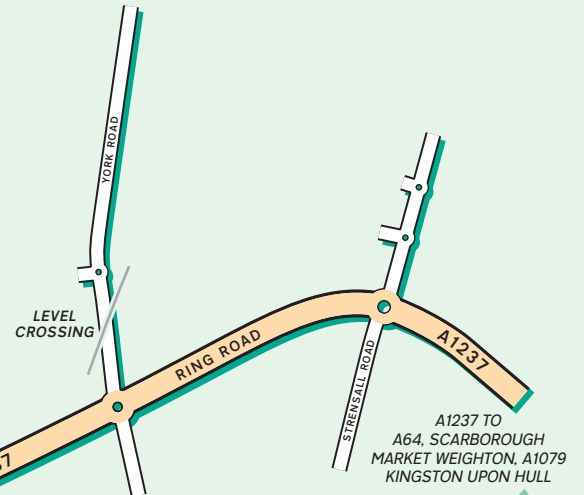

CLIFTON MOOR OFFICE

Moorgate House, Clifton Moorgate, York YO30 4WY
 Tel: +44 (0) 1904 690111 Fax : +44 (0) 1904 692111

Public Transport

First Group York bus route 6 stops outside the Tower Court health centre, which is a 2 minute walk from the Clifton Moor office.